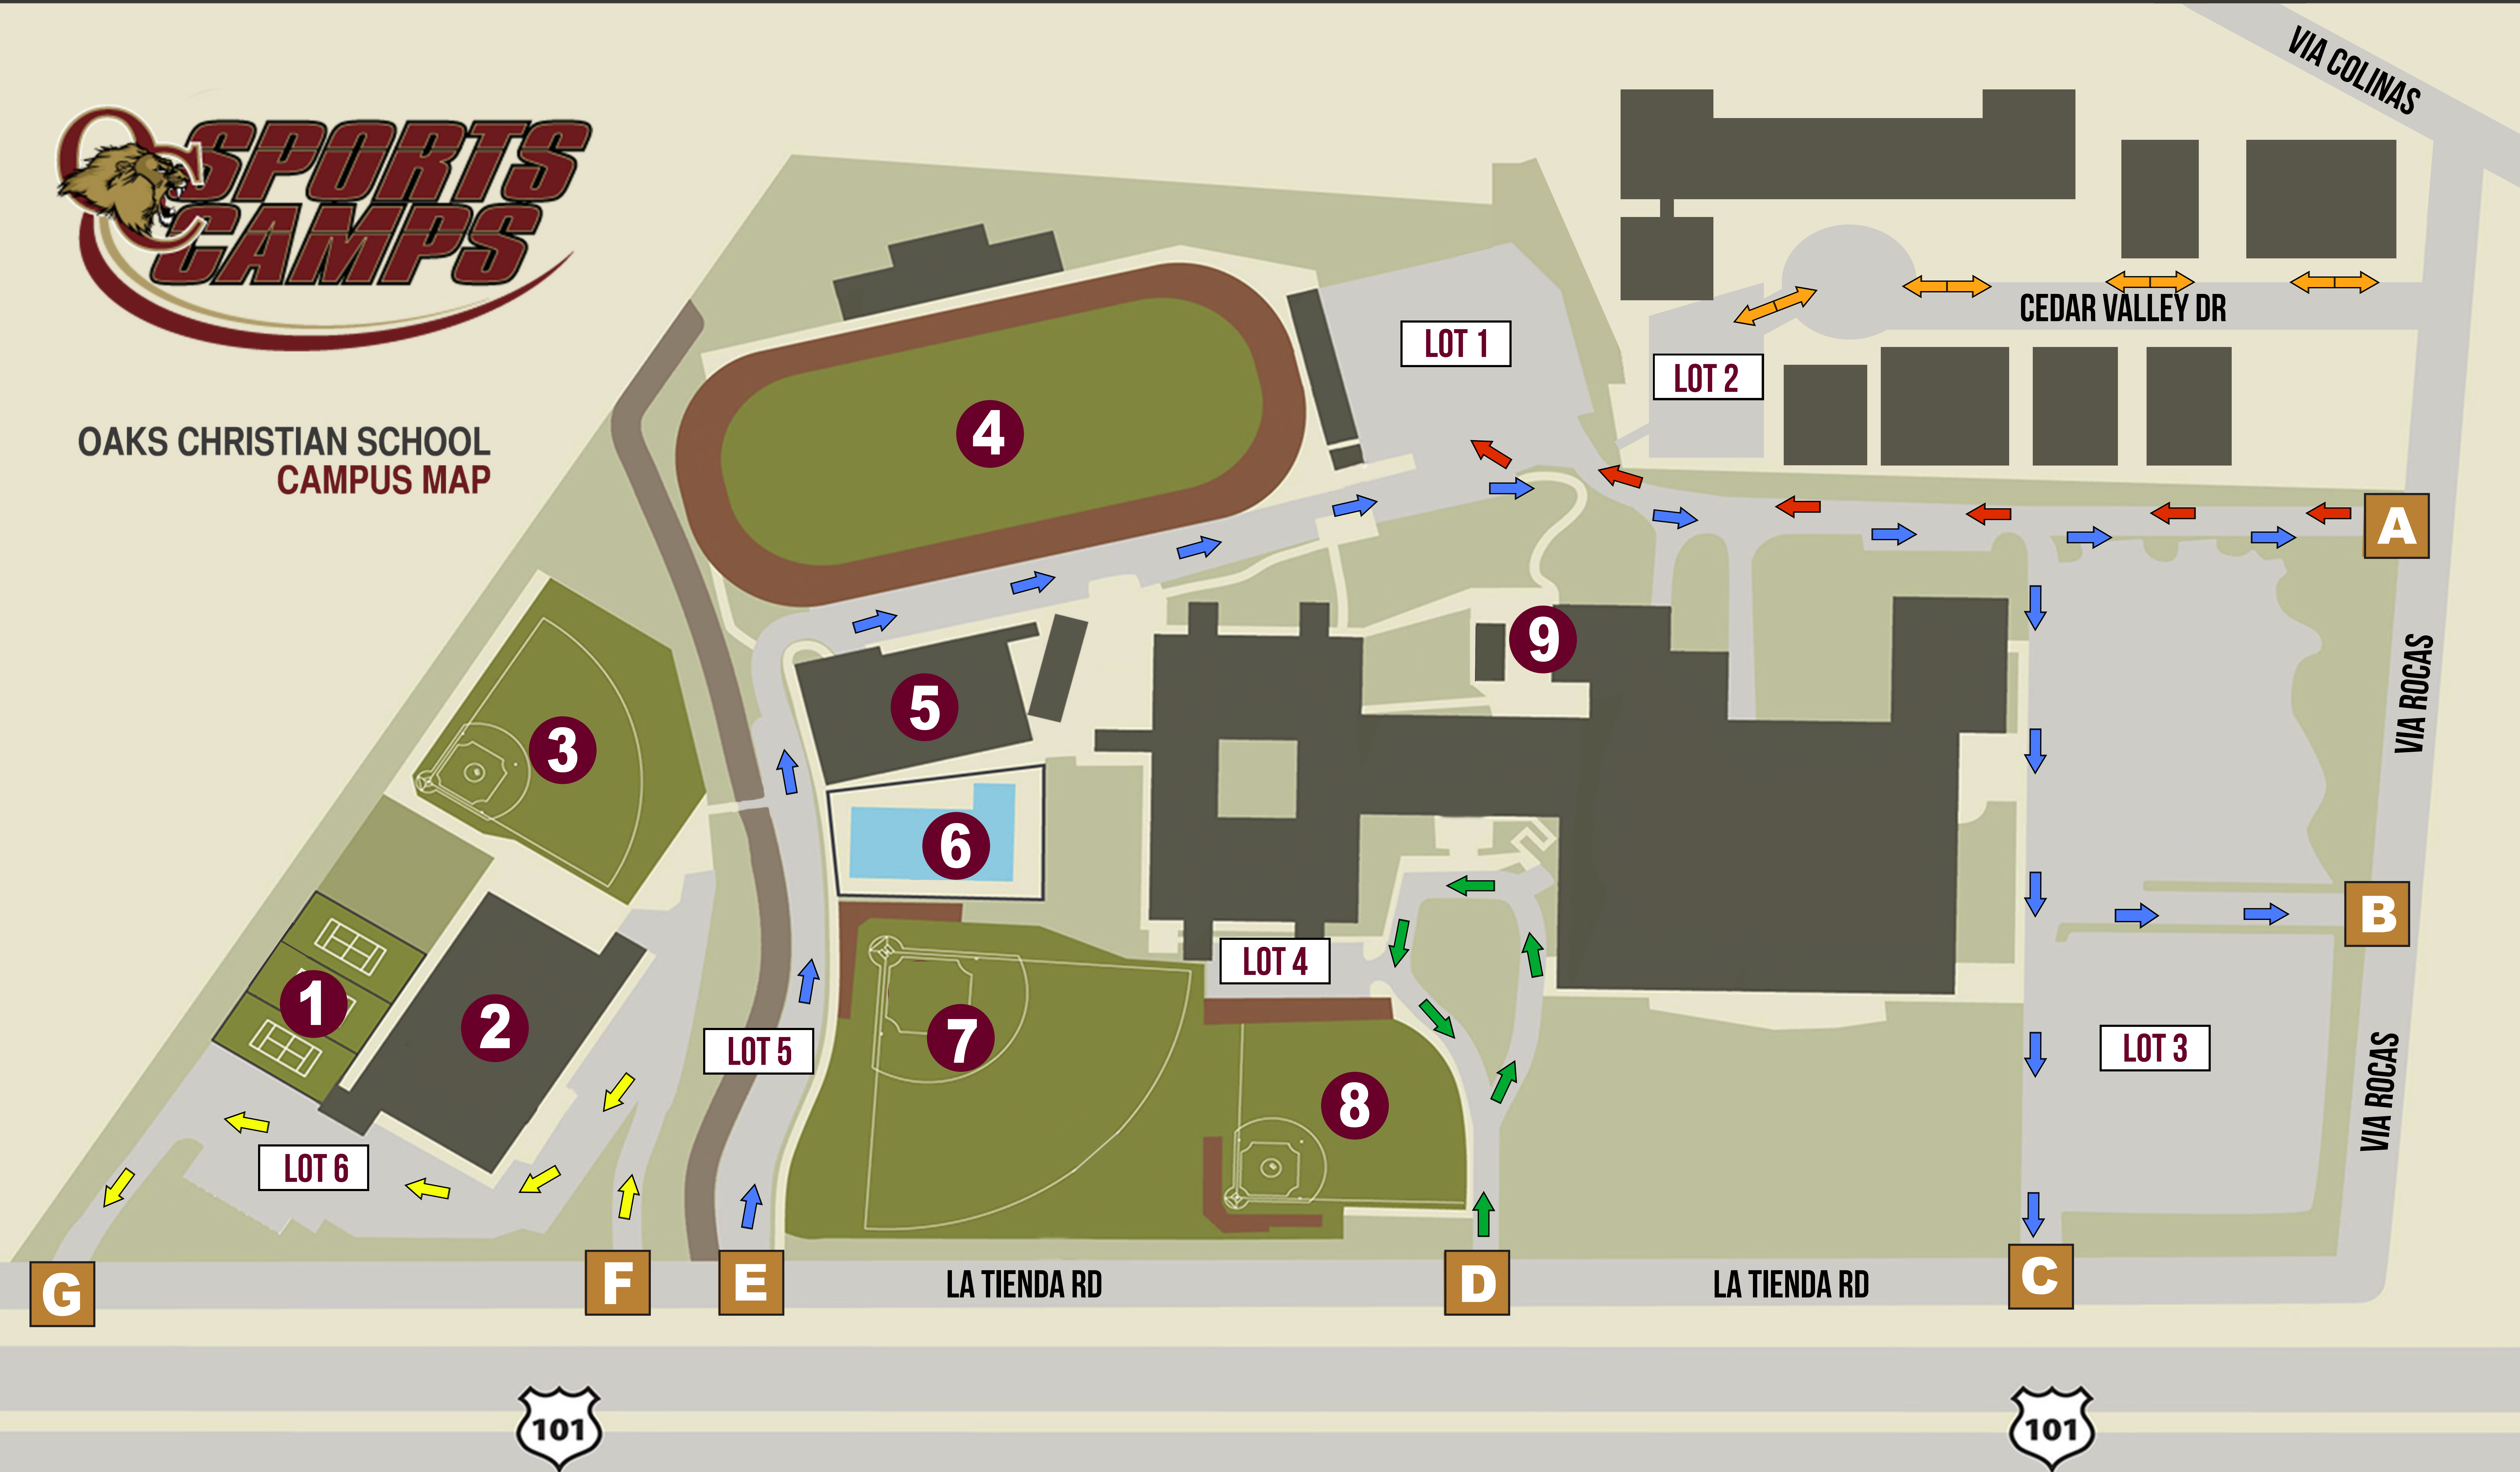

OAKS CHRISTIAN SCHOOL
CAMPUS MAP

- | | | |
|-------------------------------|---|--------------------|
| 1 TENNIS COURTS | 5 DALLAS GYM/ BEDROSIAN PAVILION | 9 CAFETERIA |
| 2 MIDDLE SCHOOL CAMPUS | 6 SOTELO AQUATIC CENTER | |
| 3 HUFFMAN FIELD | 7 LEKO FIELD | |
| 4 THORSON STADIUM | 8 SOFTBALL FIELD | |